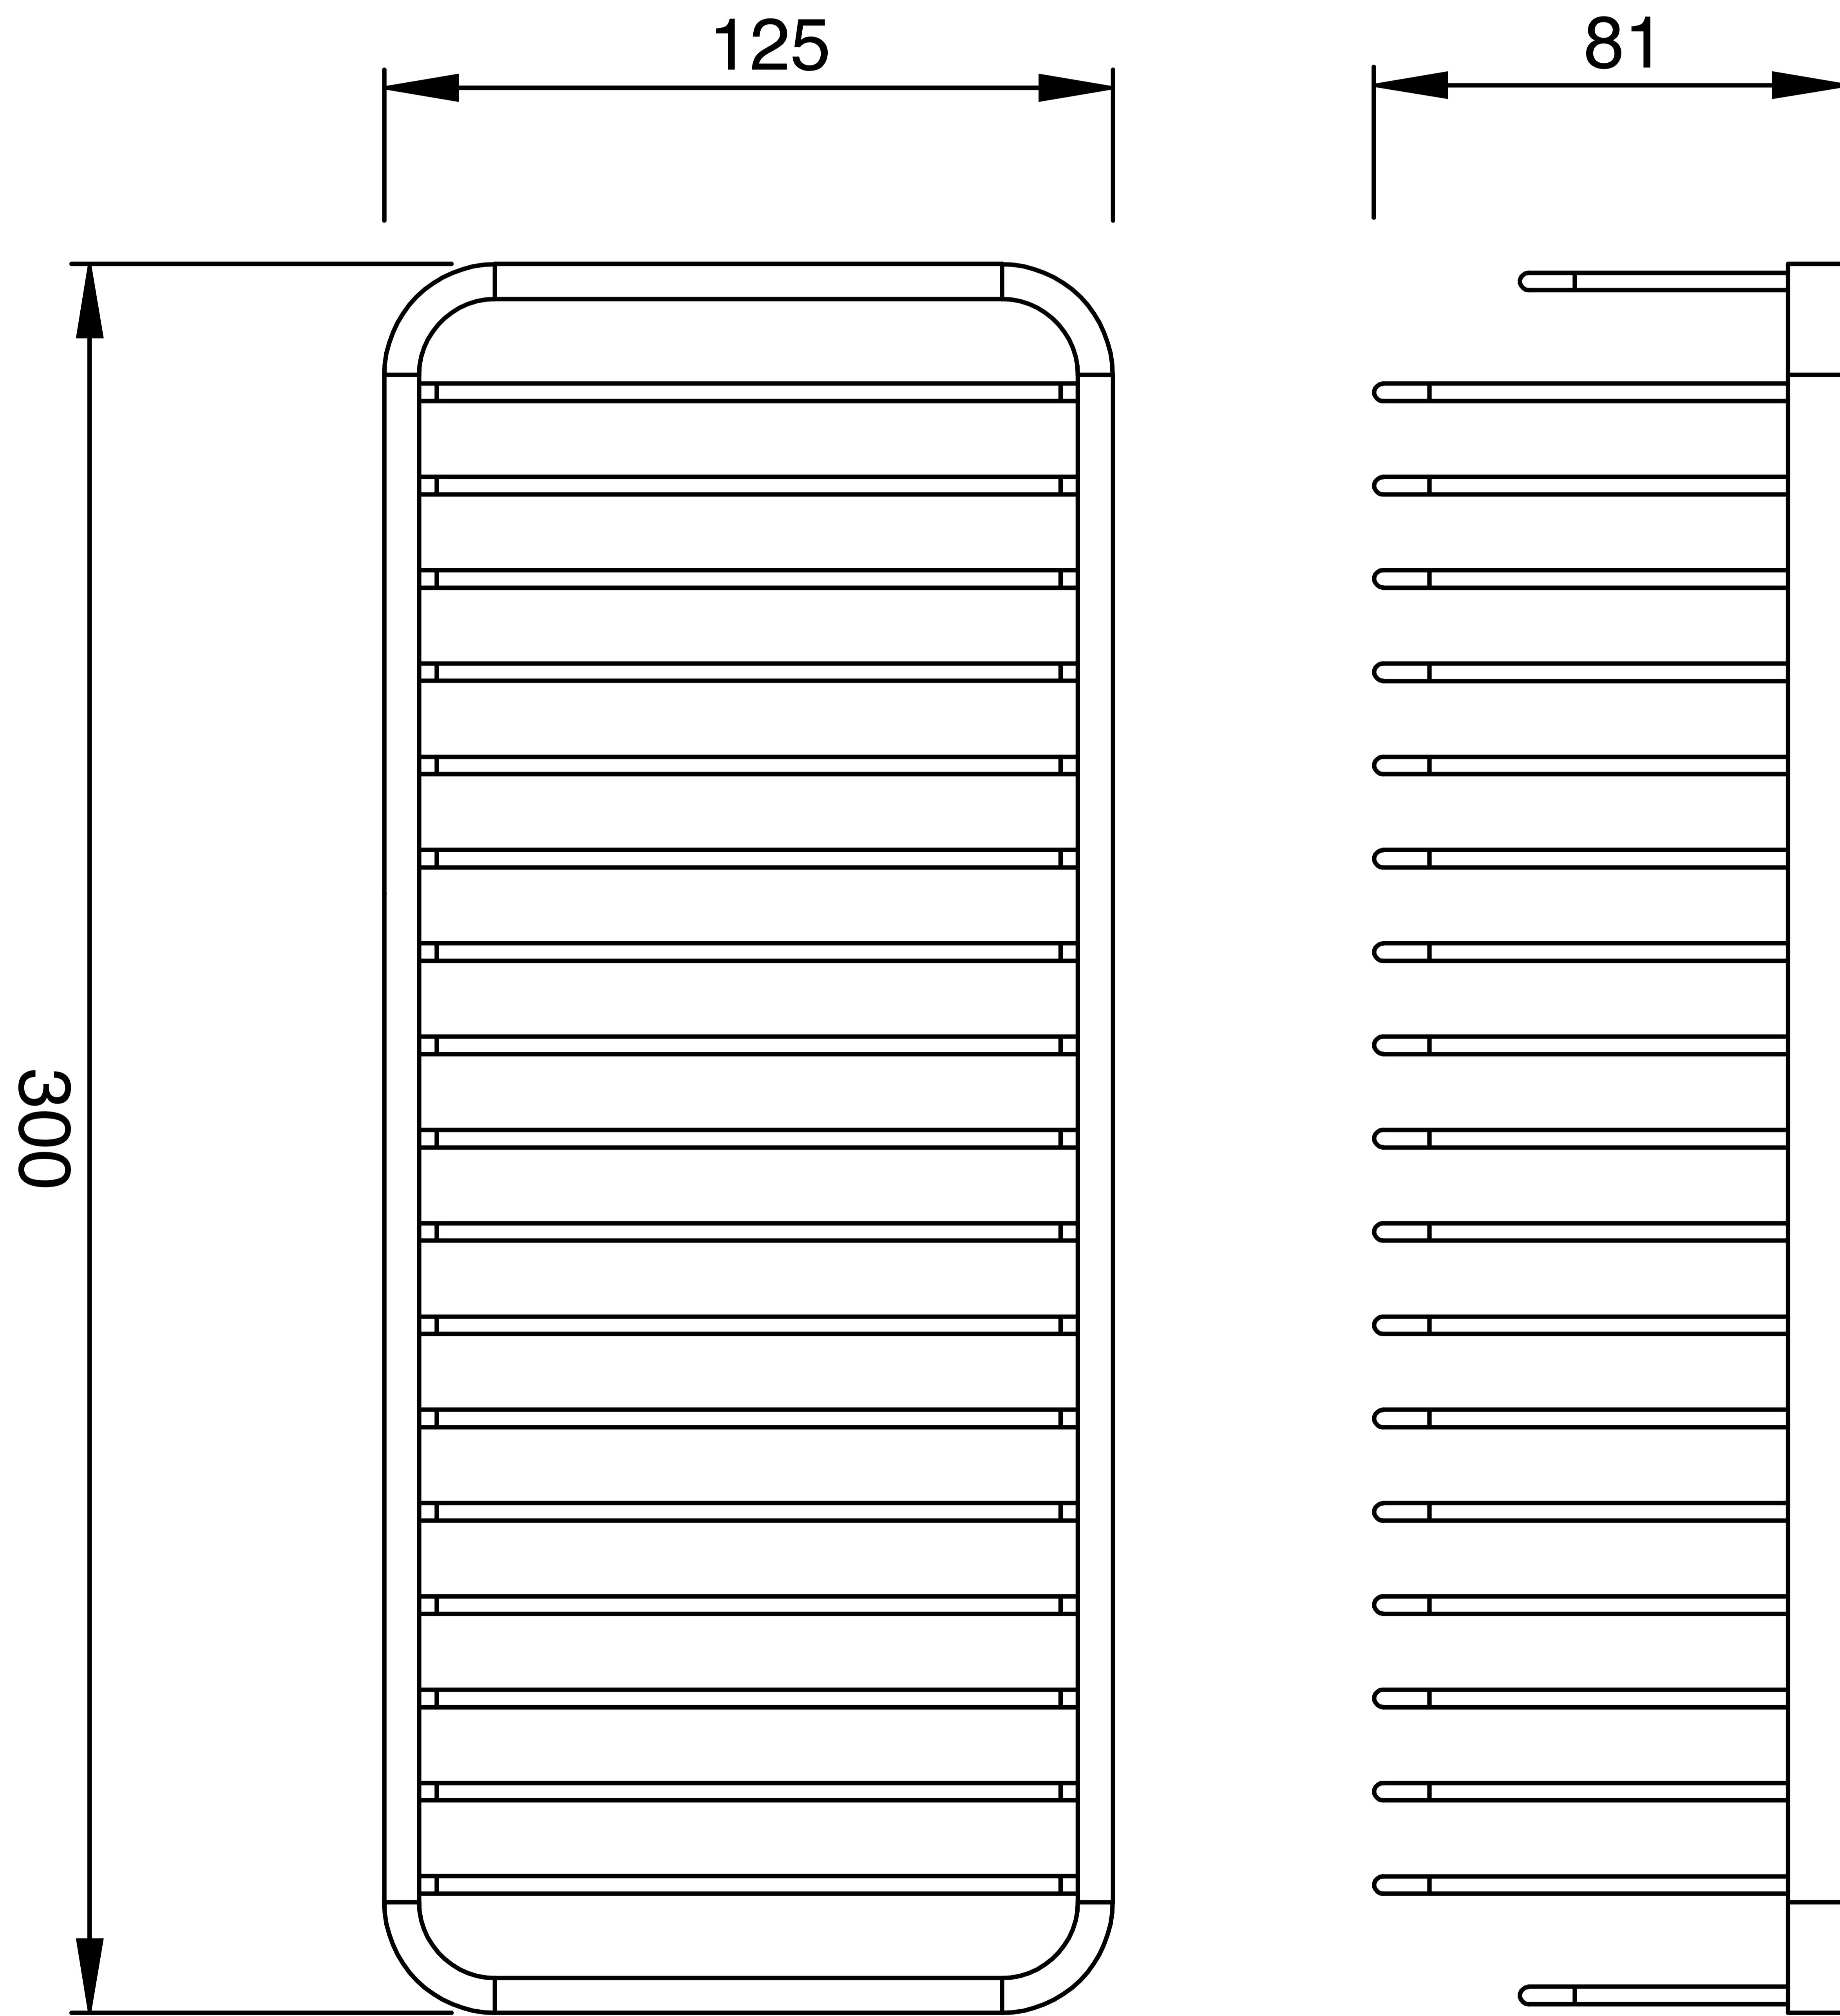

## Wall Mounted Front Shelf

Product Code : 2708

Technical Drawing

All dimension are in **mm**